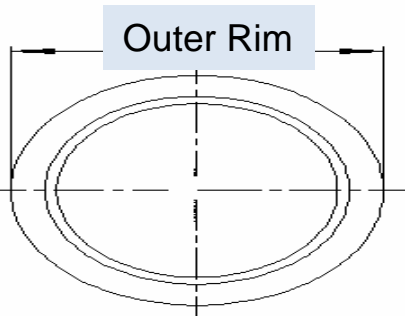

Polar graph

LASER TEK Taiwan CO. LTD. Head Office, Taiwan, R. O. C
NO. 248-39, Xinsheng Rd., Qianzhen Dist.
Kaohsiung City 806, Taiwan(R. O. C)
TEL : 886-7-8159877 · FAX : 886-7-8156711
E-Mail : led@lasertek.com.tw

Light Up Your Life